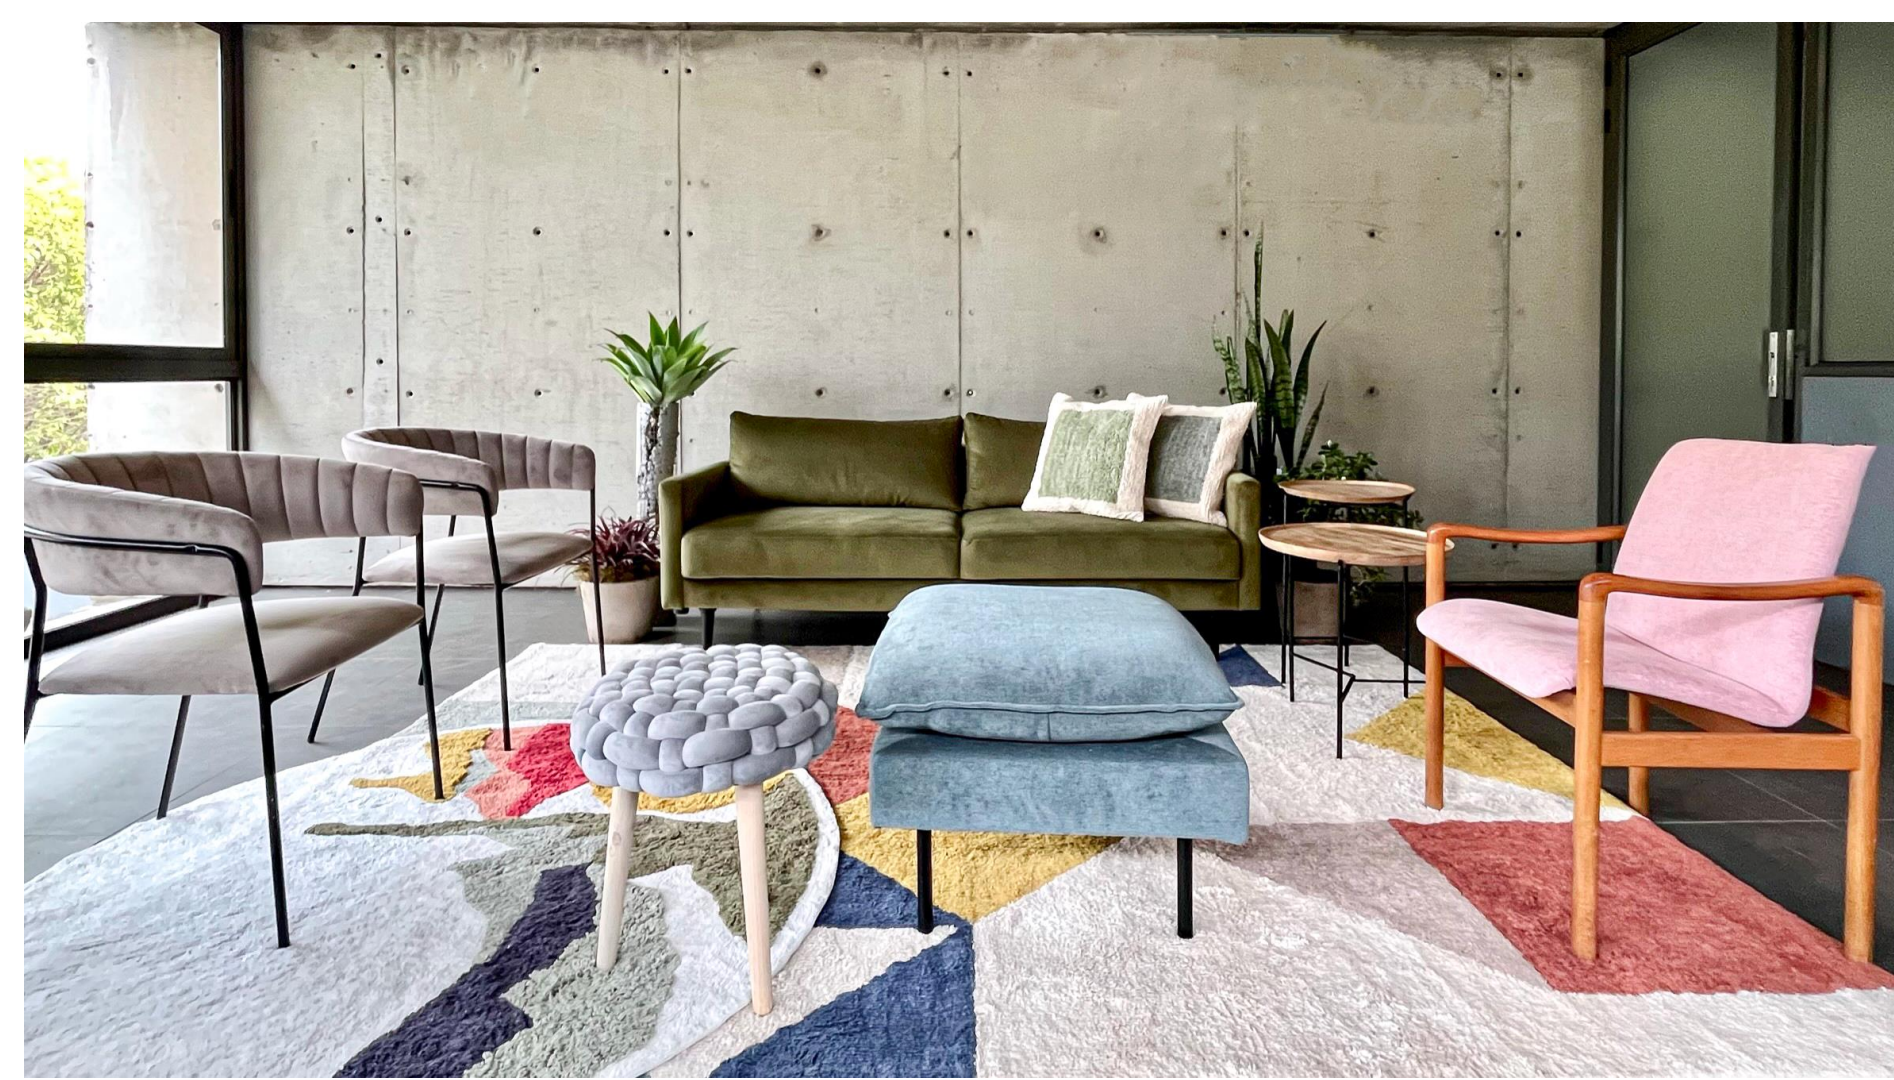

Contemporary [LP3]

ALL POCKETS RANGE BETWEEN R4000 - R7500